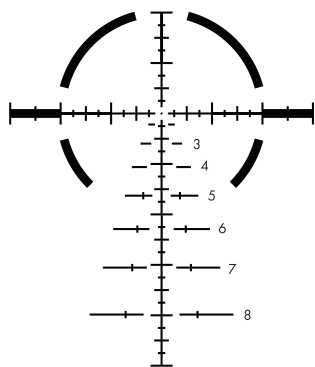

# SCOPE: TS-8X

TYPE: MIL RADIAN

RETICLE: RBR

POWER: 1-8X

NON-ILLUMINATED

ILLUMINATED