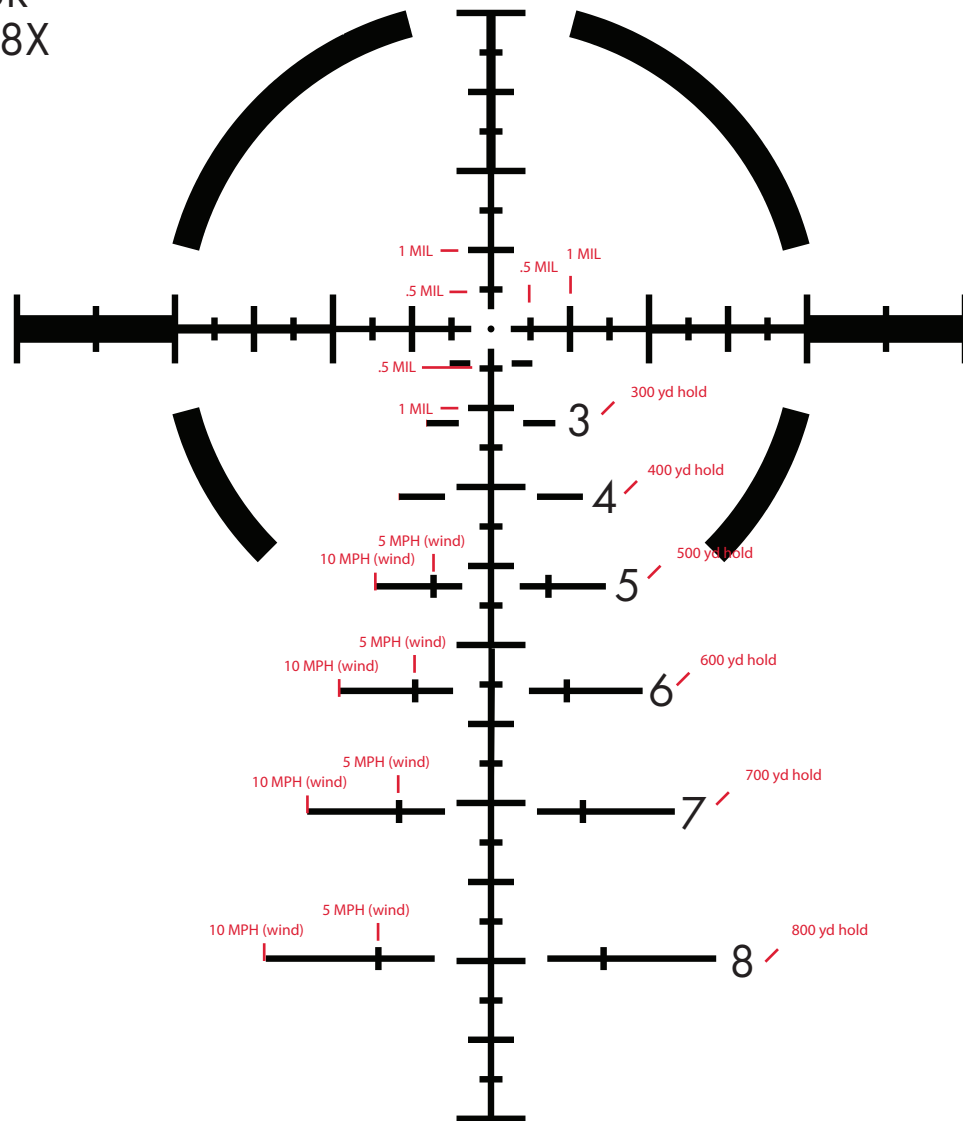

# SCOPE: TS-8X

TYPE: MIL RADIAN

RETICLE: RBR

POWER: 1-8X

NON-ILLUMINATED

ILLUMINATED