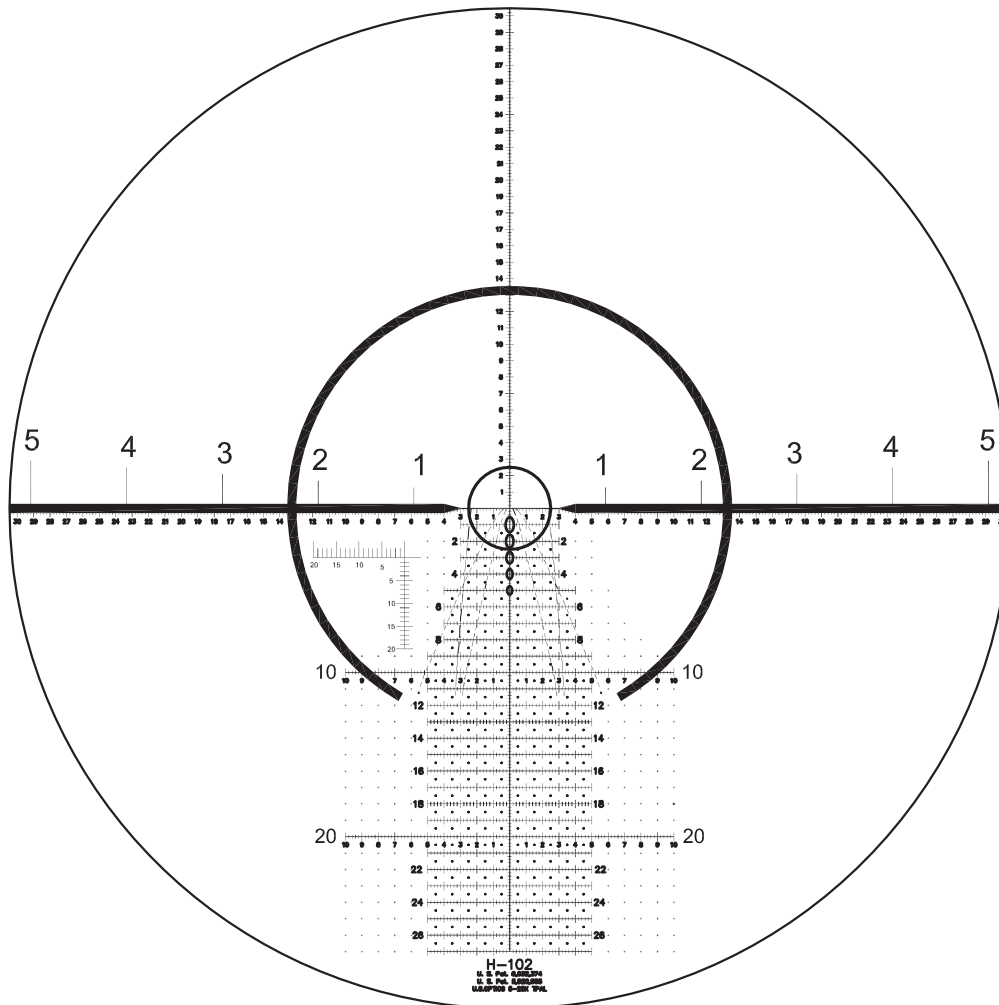

SCOPE: FDN 25X H102

TYPE: MIL RADIANS

RETICLE: HORUS VISION H102

POWER: 5 - 25X

NON-ILLUMINATED

ILLUMINATED