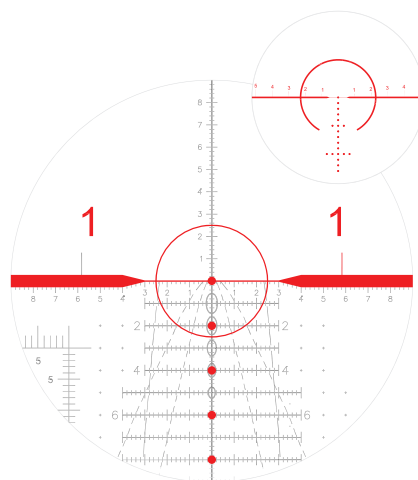

SCOPE: FDN 25X H102

TYPE: MIL RADIANS

RETICLE: HORUS VISION H102

POWER: 5 - 25X

NON-ILLUMINATED

ILLUMINATED