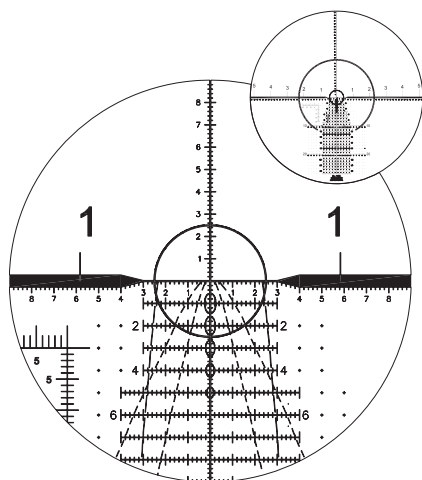

SCOPE: FDN 25X H102

TYPE: MIL RADIANS

RETICLE: HORUS VISION H102

POWER: 5 - 25X

NON-ILLUMINATED

ILLUMINATED