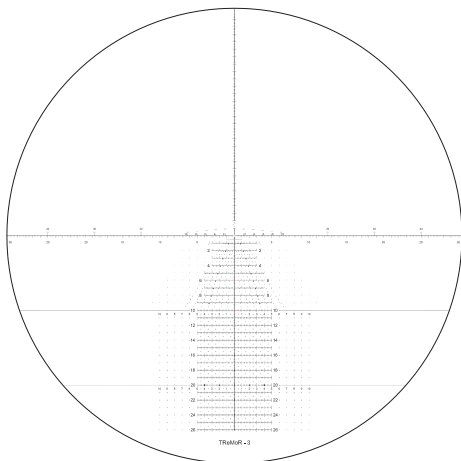

# SCOPE: FDN 17X T3

TYPE: MIL RADIANS

RETICLE: HORUS VISION T3

POWER: 3.2 - 17X

NON-ILLUMINATED

ILLUMINATED