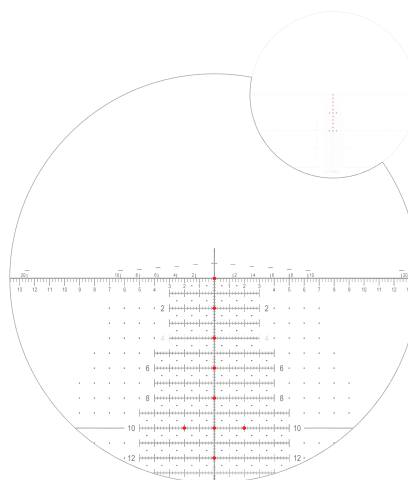

SCOPE: B-17 H59

TYPE: MIL RADIAN

RETICLE: HORUS VISION H59

POWER: 3.2 - 17X

U.S. OPTICS

NON-ILLUMINATED

ILLUMINATED