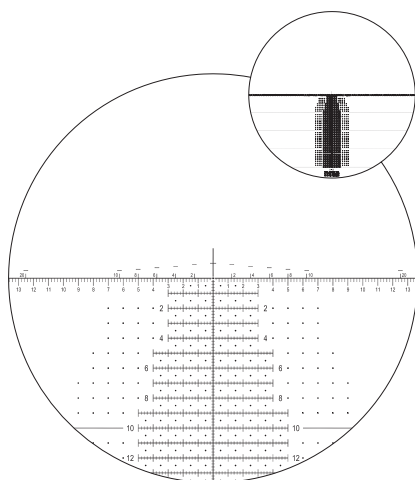

SCOPE: B-17 H59

TYPE: MIL RADIAN

RETICLE: HORUS VISION H59

POWER: 3.2 - 17X

U.S. OPTICS

NON-ILLUMINATED

ILLUMINATED