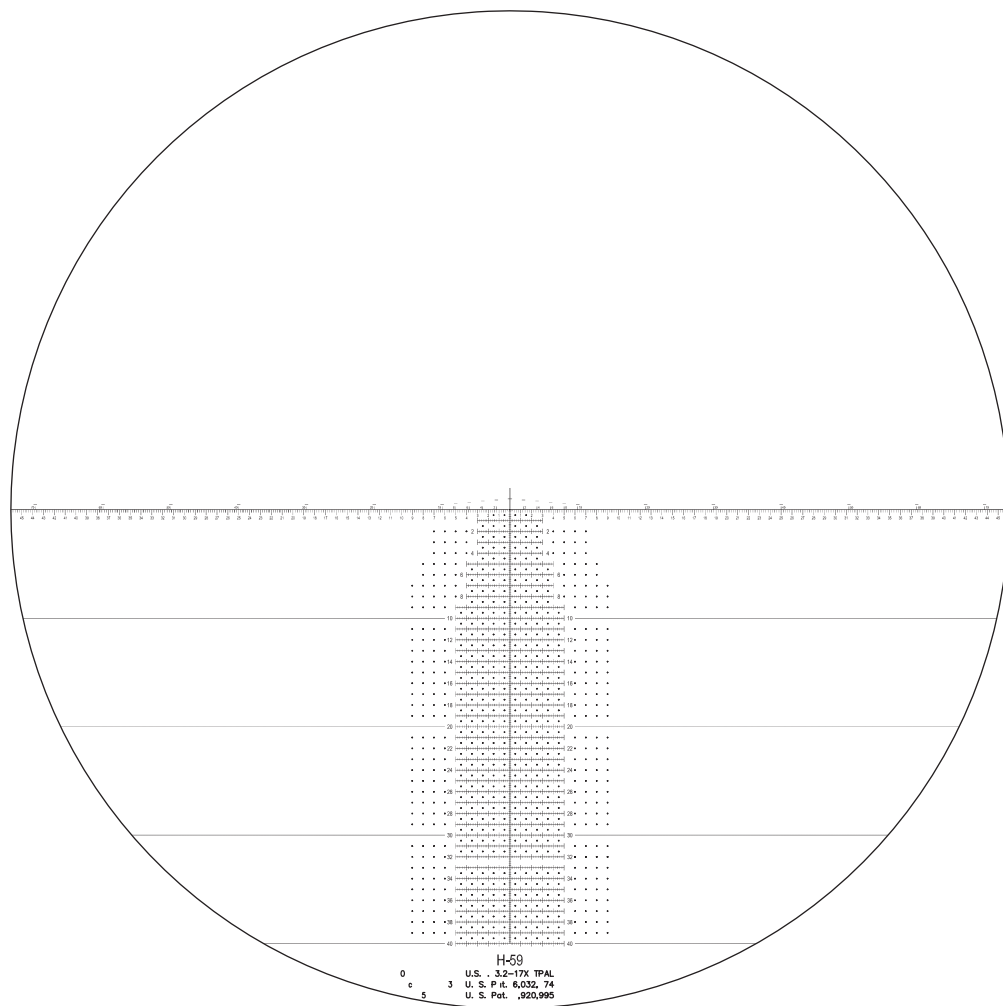

SCOPE: B-17 H59

TYPE: MIL RADIAN

RETICLE: HORUS VISION H59

POWER: 3.2 - 17X

U.S. OPTICS

NON-ILLUMINATED

ILLUMINATED