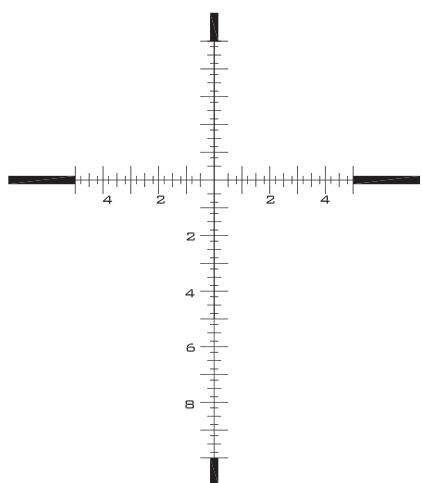

SCOPE: FDN 25X MPR

TYPE: MIL RADIANS

RETICLE: MPR

POWER: 5 - 25X

NON-ILLUMINATED

ILLUMINATED