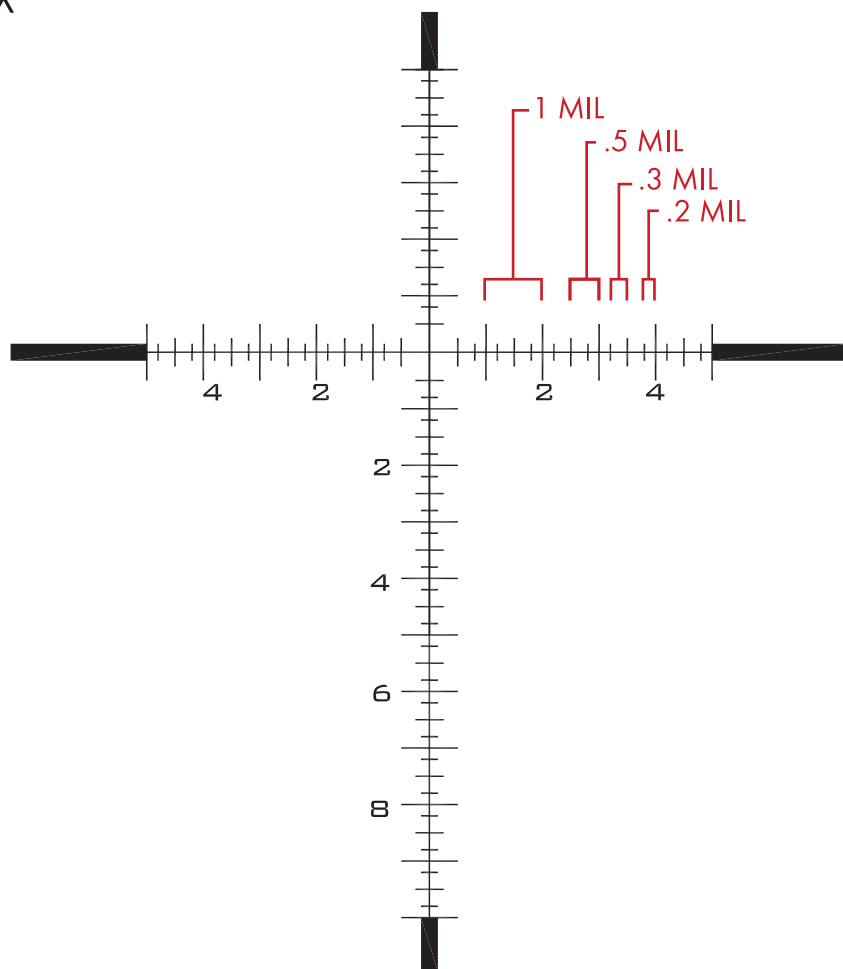

SCOPE: FDN 25X MPR

TYPE: MIL RADIANS

RETICLE: MPR

POWER: 5 - 25X

NON-ILLUMINATED

ILLUMINATED