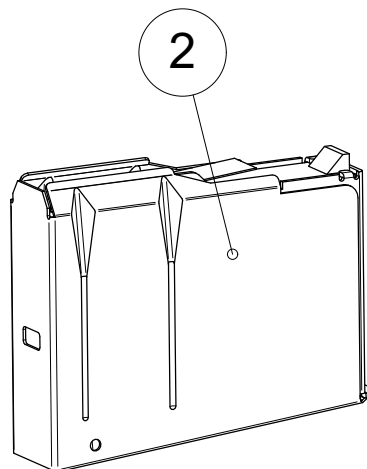

Stock

ACCESSORIES AND SPARE PARTS CATALOGUE

The illustrations in the document are for reference purposes only and may not depict actual products.
2.12.2019

Stock**ACCESSORIES AND SPARE PARTS CATALOGUE**

Index	Code	Item	Compatibility/Description	Additional information	Page
1	S57462438	Recoil pad, M08	Sako TRG	Sako 85 BLWO/CRWO, Quad Range	
2	S5740908	Recoil pad spacer set	TRG M10, 22/42 A1	Tikka T3x TAC A1	
3	S57762886CB	Pistol Grip Set	Sako TRG M10, 22/42 A1	Coyote Brown	
4	S57762886	Pistol Grip Set	Sako TRG M10, 22/42 A1	Black	
5	S57761880CB	Tool housing complete	Sako TRG M10, 22/42 A1	Coyote Brown	
6	S57761880	Tool housing complete	Sako TRG M10, 22/42 A1	Black	
7	S550203656	Hand guard assembly	Sako TRG M10, 22/42 A1	L, M-LOK, 30MOA, Coyote Brown	
8	S550203657	Hand guard assembly	Sako TRG M10, 22/42 A1	L, M-LOK, 30MOA, Tungsten color	
9	S530203841	Accessory rail L	M-LOK	Stanag 4694, 11 slots	
10	S530204090	Accessory rail S	M-LOK	Stanag 4694, 5 slots	
11	S540201130	Sling swivel socket	M-LOK	MIL-sling lug/QD sling socket	
12	S57769497	Hand guard fastening set	Sako TRG M10, 22/42 A1	Black	
13	S550203652	Body parts	TRG 22/42 A1		
14	S550203655	Magazine release complete	Sako TRG 22/42 A1		
15	S550203659	Hand support	Sako TRG M10, 22/42 A1	Coyote brown	
16	S550203658	Hand support	Sako TRG M10, 22/42 A1	Black	
17	S550203653	Folding stock	Sako TRG M10, 22/42 A1	Tungsten color, Right-handed	
18	S57761945CB	Folding stock	Sako TRG M10, 22/42 A1	Coyote Brown, Right-handed	
19	S550203654	Bolt handle release	TRG 22/42 A1	Black	
20	S57762888CB	Wire Holder Set	Sako TRG M10, 22/42 A1	Coyote Brown	
21	S57762888	Wire Holder Set	Sako TRG M10, 22/42 A1	Black	