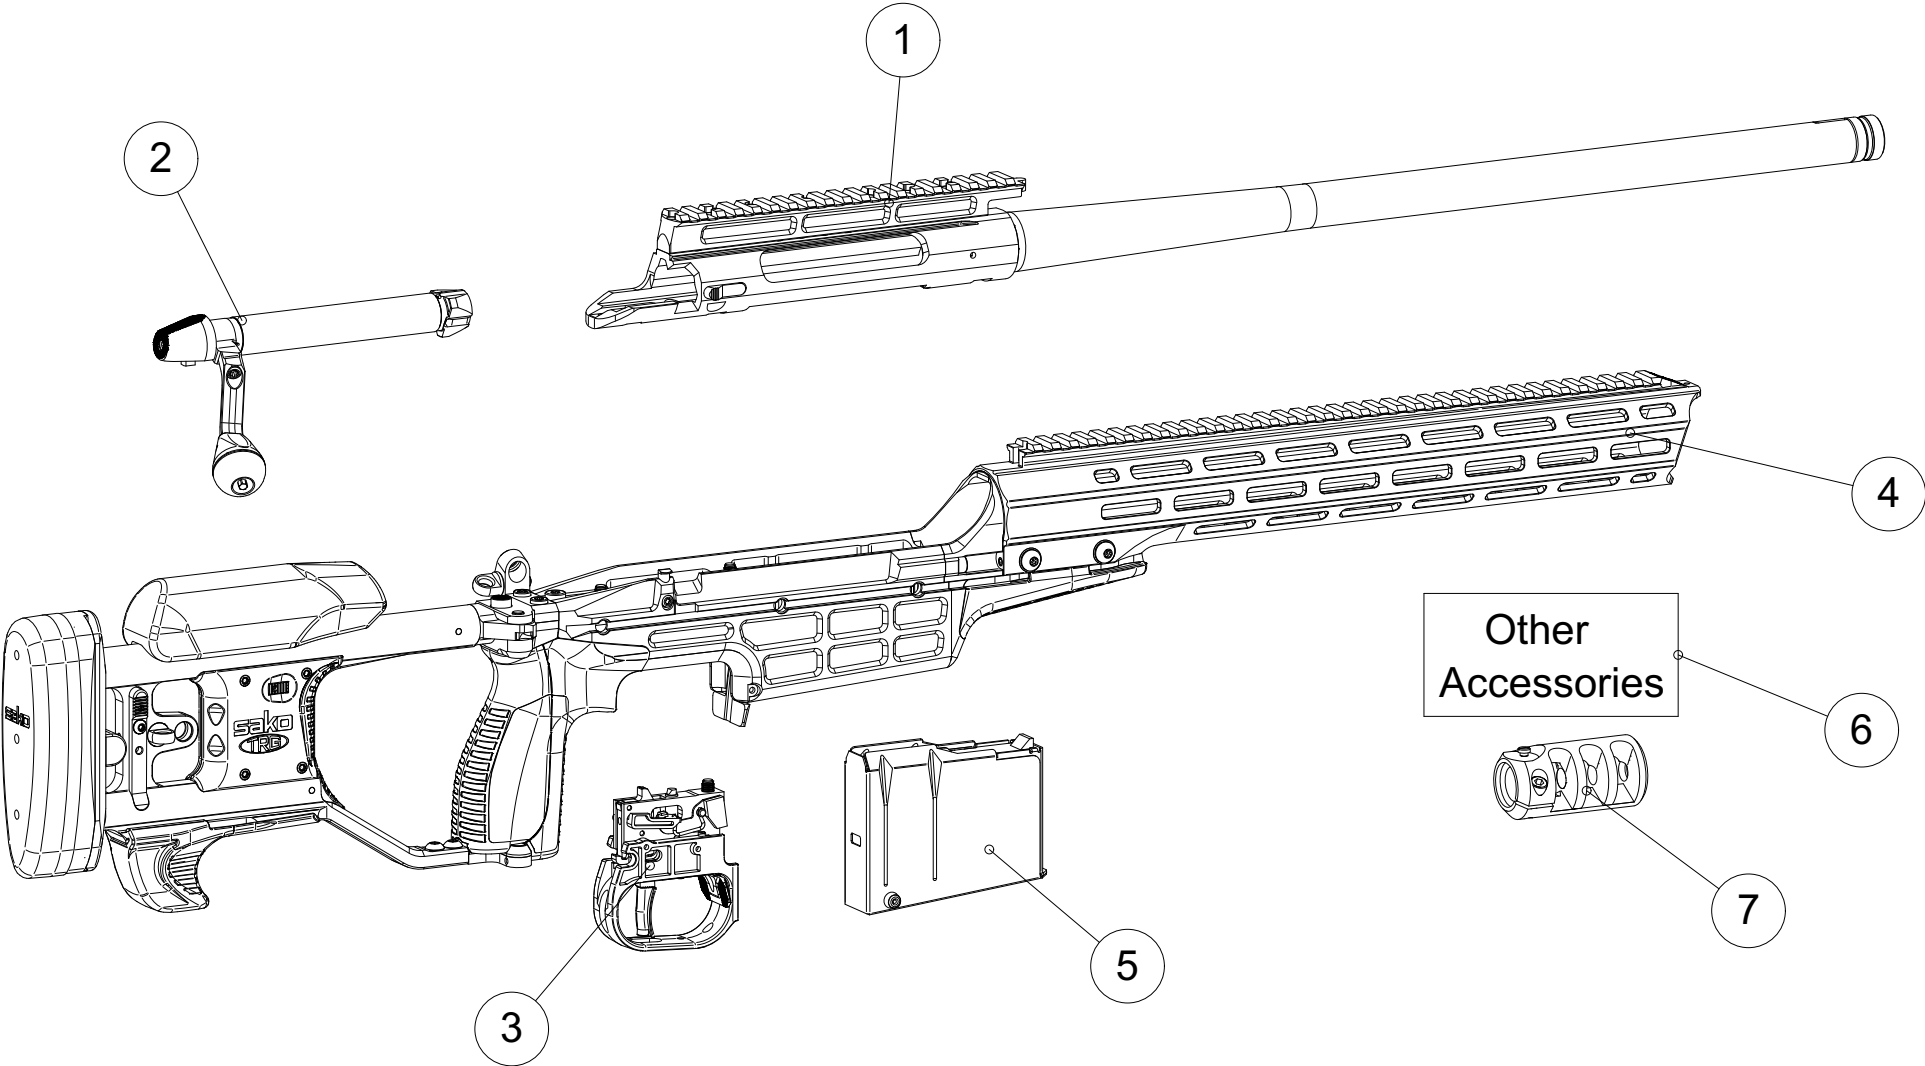

The illustrations in the document are for reference purposes only and may not depict actual products.
2.12.2019

ACCESSORIES AND SPARE PARTS CATALOGUE

Index	Code	Item	Compatibility/Description	Additional information	Page
1	203686	BARRELED RECEIVER RELATED PARTS			4
2	203688	BOLT RELATED PARTS			6
3	203689	TRIGGER RELATED PARTS			8
4	203690	STOCK RELATED PARTS			10
5	203695	MAGAZINE RELATED PARTS			12
6	203696	OTHER ACCESSORIES			14
7	204133	SAKO/TIKKA MUZZLE BRAKES			16