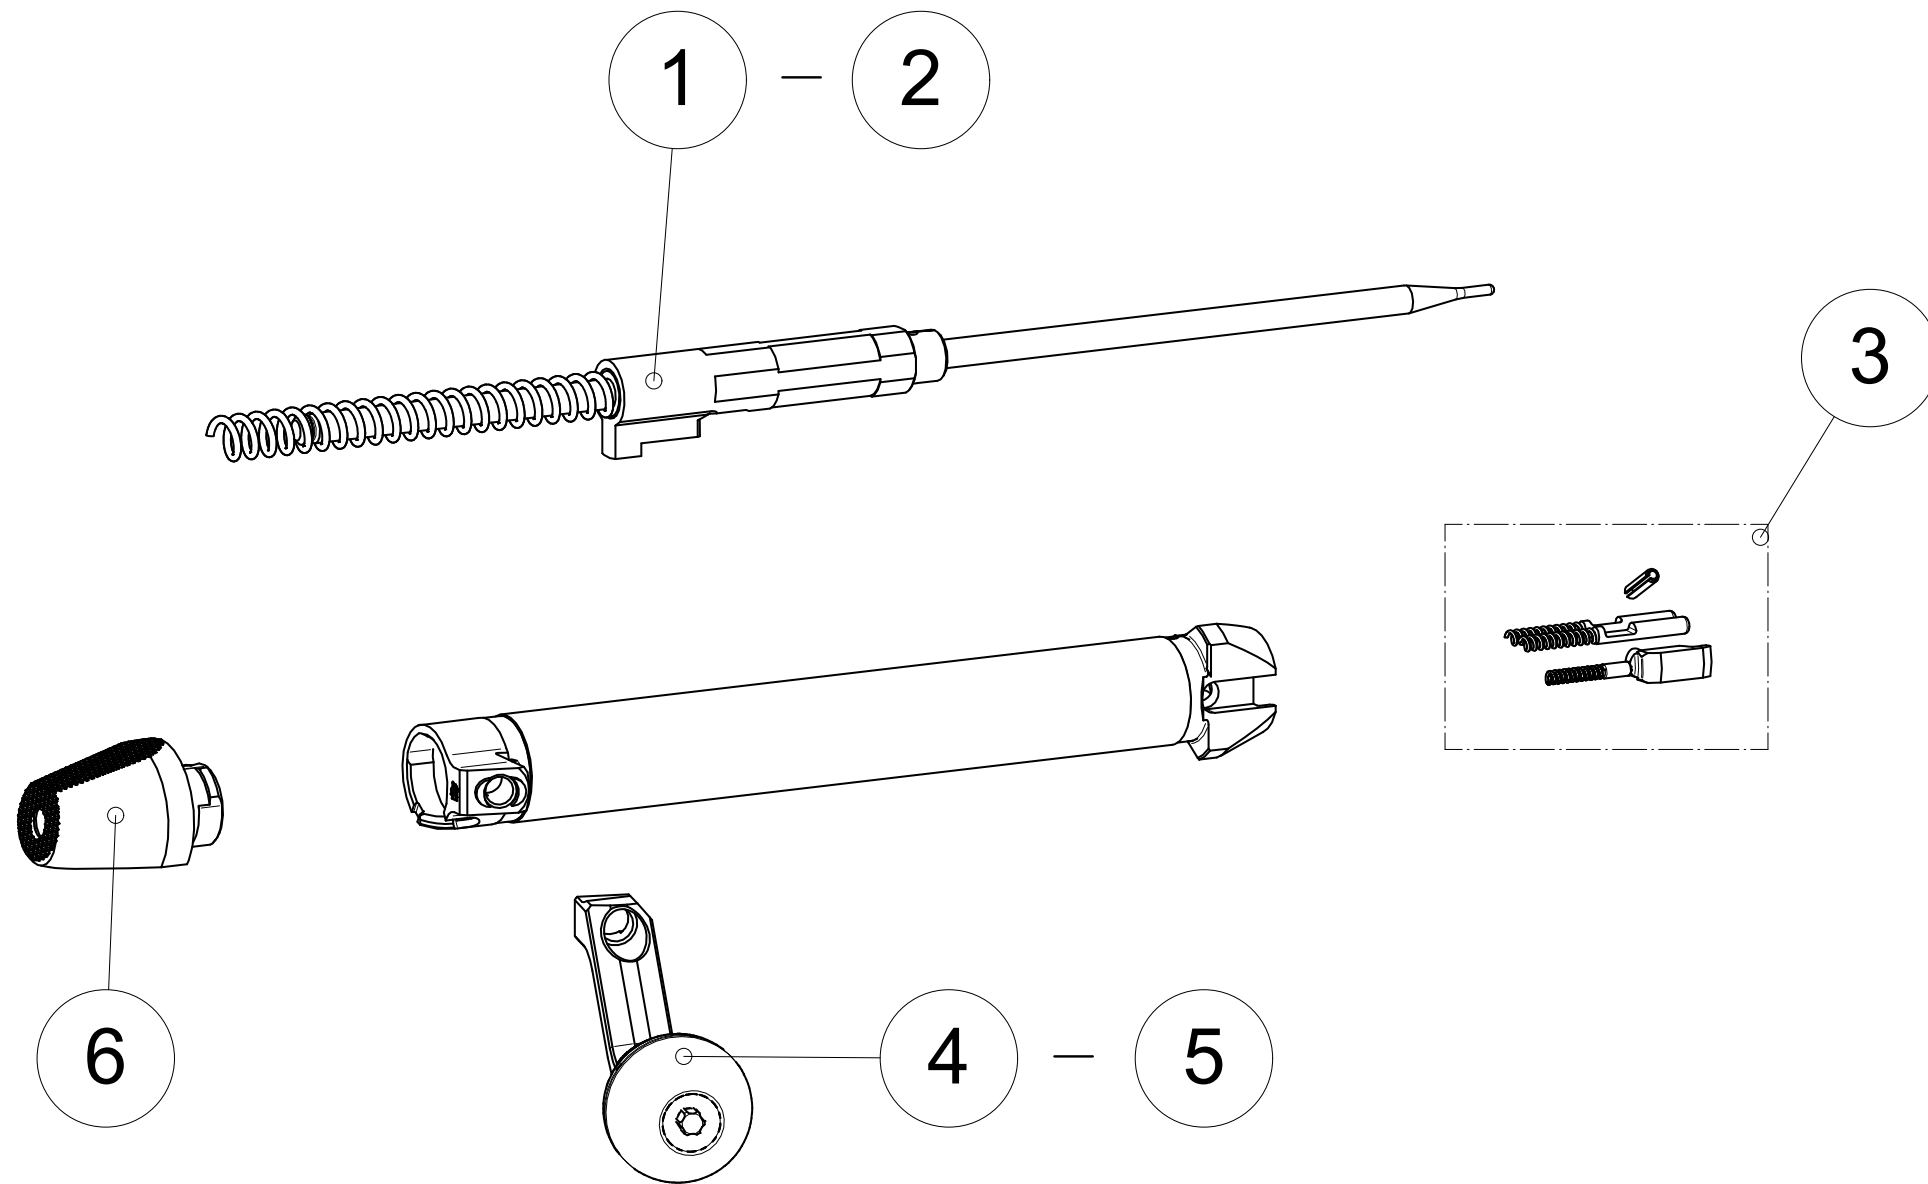

Bolt **ACCESSORIES AND SPARE PARTS CATALOGUE**

Index	Code	Item	Compatibility/Description	Additional information	Page
1	S5740154	Firing pin complete	Sako TRG-22, 22 A1		
2	S5740164	Firing pin complete	Sako TRG-42, 42 A1		
3	S584S240	Bolt spare parts	TRG-22/42, 22/42 A1, TRG-S		
4	S550203648	Bolt handle assembly	Sako TRG-22/42 A1	Coyote brown	
5	S550203649	Bolt handle assembly	Sako TRG-22/42 A1	Black	
6	S5740241	Bolt shroud	Sako TRG-22/42, 22/42 A1	Phosphated	