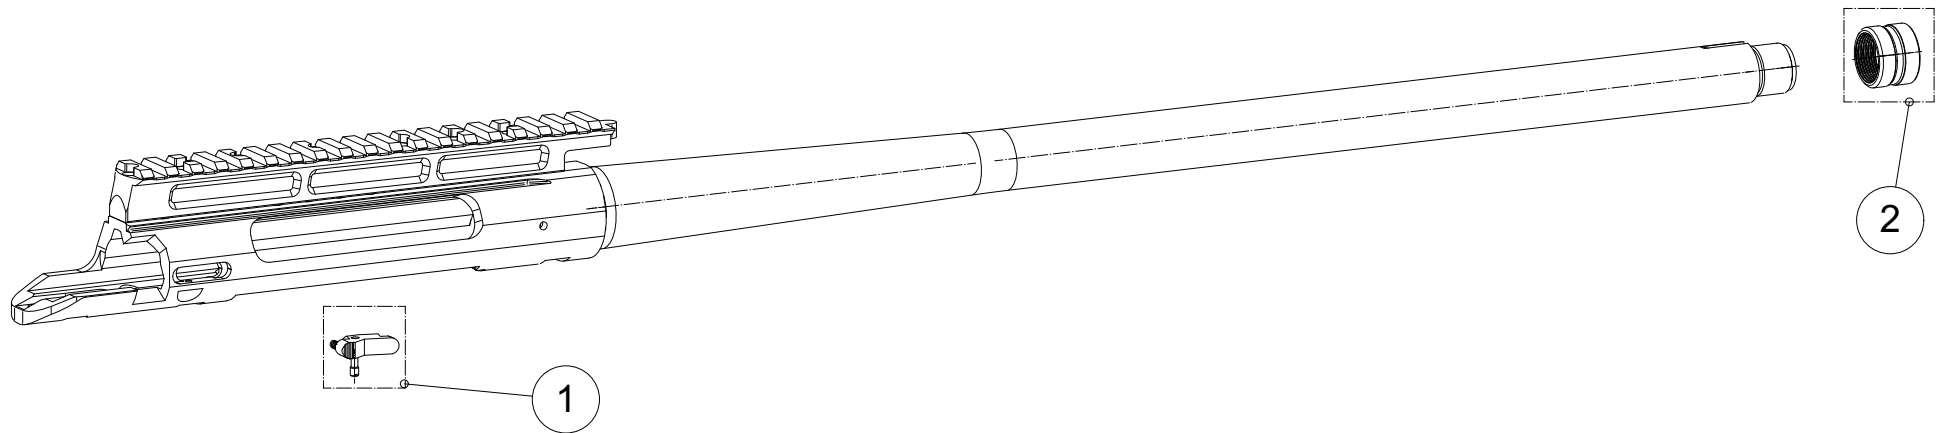

Barreled receiver**ACCESSORIES AND SPARE PARTS CATALOGUE**

Index	Code	Item	Compatibility/Description	Additional information	Page
1	S5740256	Bolt release complete	Sako TRG-22/42, 22/42A1, TRG-S	Phosphated	
2	S5740405	Muzzle thread protector	Sako/Tikka	M18x1	