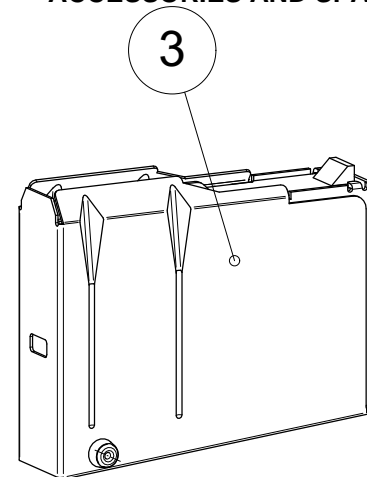

Stock

ACCESSORIES AND SPARE PARTS CATALOGUE

The illustrations in the document are for reference purposes only and may not depict actual products.
2.12.2019

Stock**ACCESSORIES AND SPARE PARTS CATALOGUE**

Index	Code	Item	Compatibility/Description	Additional information	Page
1	S57462438	Recoil pad, M08	Sako TRG	Sako 85 BLWO/CRWO, Quad Range	
2	S5740908	Recoil pad spacer set	TRG M10, 22/42 A1	Tikka T3x TAC A1	
3	S57762886CB	Pistol Grip Set	Sako TRG M10, 22/42 A1	Coyote Brown	
4	S57762886	Pistol Grip Set	Sako TRG M10, 22/42 A1	Black	
5	S57761880CB	Tool housing complete	Sako TRG M10, 22/42 A1	Coyote Brown	
6	S57761880	Tool housing complete	Sako TRG M10, 22/42 A1	Black	
7	S550203656	Hand guard assembly	Sako TRG M10, 22/42 A1	L, M-LOK, 30MOA, Coyote Brown	
8	S550203657	Hand guard assembly	Sako TRG M10, 22/42 A1	L, M-LOK, 30MOA, Tungsten color	
9	S530203841	Accessory rail L	M-LOK	Stanag 4694, 11 slots	
10	S530204090	Accessory rail S	M-LOK	Stanag 4694, 5 slots	
11	S540201130	Sling swivel socket	M-LOK	MIL-sling lug/QD sling socket	
12	S57769497	Hand guard fastening set	Sako TRG M10, 22/42 A1	Black	
13	S550203652	Body parts	TRG 22/42 A1		
14	S550203655	Magazine release complete	Sako TRG 22/42 A1		
15	S550203659	Hand support	Sako TRG M10, 22/42 A1	Coyote brown	
16	S550203658	Hand support	Sako TRG M10, 22/42 A1	Black	
17	S550203653	Folding stock	Sako TRG M10, 22/42 A1	Tungsten color, Right-handed	
18	S57761945CB	Folding stock	Sako TRG M10, 22/42 A1	Coyote Brown, Right-handed	
19	S550203654	Bolt handle release	TRG 22/42 A1	Black	
20	S57762888CB	Wire Holder Set	Sako TRG M10, 22/42 A1	Coyote Brown	
21	S57762888	Wire Holder Set	Sako TRG M10, 22/42 A1	Black	