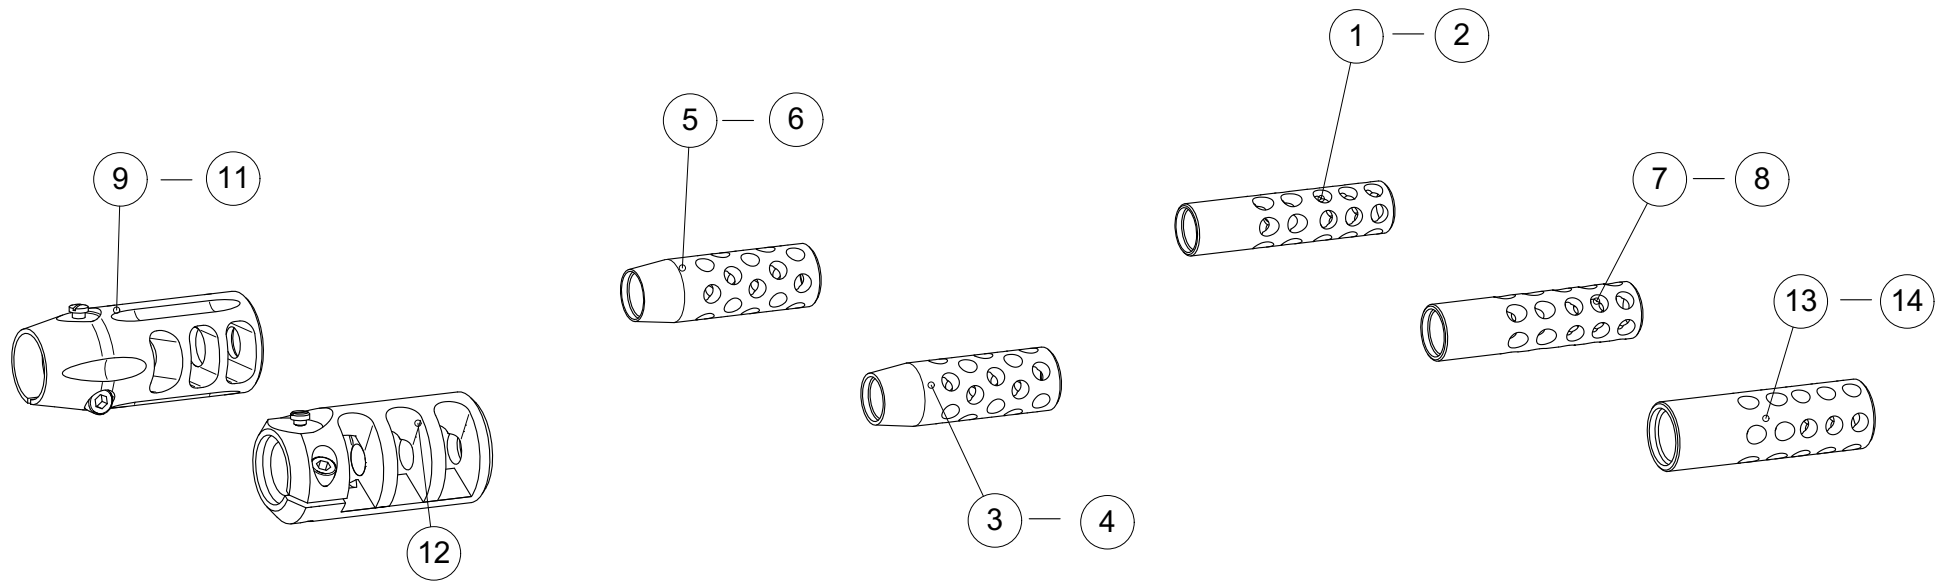

Muzzle brakes

ACCESSORIES AND SPARE PARTS CATALOGUE

Index	Code	Item	Compatibility/Description	Additional information	Page
1	S530203976	Muzzle brake, slim	Sako/Tikka, M14x1	Max 7.8mm/30cal	
2	S530203974	Muzzle brake, slim	Sako/Tikka, M14x1	Stainless, Max 7.8mm/30cal	
3	S54063159	Muzzle brake Conical	Sako/Tikka, M14x1	Max 7.8mm/30cal	
4	S54063160	Muzzle brake Conical	Sako/Tikka, M14x1	Stainless, Max 7.8mm/30cal	
5	S54063157	Muzzle brake Conical	Sako/Tikka, M15x1	Max 7.8mm/30cal	
6	S54063161	Muzzle brake Conical	Sako/Tikka, M15x1	Stainless, Max 7.8mm/30cal	
7	S54067687	Muzzle brake Slim	Sako/Tikka, M15x1	Max 7.8mm/30cal	
8	S54067685	Muzzle brake Slim	Sako/Tikka, M15x1	Stainless, Max 7.8mm/30cal	
9	S54065100	Muzzle brake	Sako/Tikka, 5/8in-24	Max 7.8mm/30cal	
10	S54065103	Muzzle brake	Sako/Tikka, 5/8in-24	Stainless, Max 7.8mm/30cal	
11	S57469748	Muzzle brake TAC conical	Sako/Tikka, M18x1	Max 8.7mm/338cal	
12	S5740412	Muzzle Brake, TAC/TRG	Sako/Tikka, M18x1	Max 8.7mm/338cal	
13	S530203637	Muzzle brake, slim	Sako/Tikka, M18x1	Max 7.8mm/30cal	
14	S530204345	Muzzle brake, slim	Sako/Tikka, M18x1	Stainless, Max 7.8mm/30cal