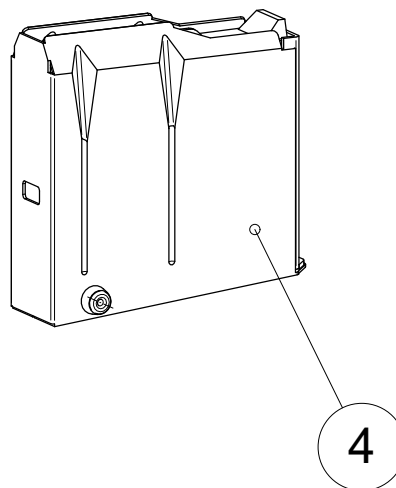

Stock

ACCESSORIES AND SPARE PARTS CATALOGUE

The illustrations in the document are for reference purposes only and may not depict actual products.
2.12.2019

Stock**ACCESSORIES AND SPARE PARTS CATALOGUE**

Index	Code	Item	Compatibility/Description	Additional information	Page
1	S57462438	Recoil pad, M08	Sako TRG	Sako 85 BLWO/CRWO, Quad Range	
2	S5740908	Recoil pad spacer set	TRG M10, 22/42 A1	Tikka T3x TAC A1	
3	S57762886CB	Pistol Grip Set	Sako TRG M10, 22/42 A1	Coyote Brown	
4	S57762886	Pistol Grip Set	Sako TRG M10, 22/42 A1	Black	
5	S57761880CB	Tool housing complete	Sako TRG M10, 22/42 A1	Coyote Brown	
6	S57761880	Tool housing complete	Sako TRG M10, 22/42 A1	Black	
7	S550203656	Hand guard assembly	Sako TRG M10, 22/42 A1	L, M-LOK, 30MOA, Coyote Brown	
8	S550203657	Hand guard assembly	Sako TRG M10, 22/42 A1	L, M-LOK, 30MOA, Tungsten color	
9	S530203841	Accessory rail L	M-LOK	Stanag 4694, 11 slots	
10	S530204090	Accessory rail S	M-LOK	Stanag 4694, 5 slots	
11	S540201130	Sling swivel socket	M-LOK	MIL-sling lug/QD sling socket	
12	S57769497	Hand guard fastening set	Sako TRG M10, 22/42 A1	Black	
13	S550203652	Body parts	TRG 22/42 A1		
14	S550203655	Magazine release complete	Sako TRG 22/42 A1		
15	S550203659	Hand support	Sako TRG M10, 22/42 A1	Coyote brown	
16	S550203658	Hand support	Sako TRG M10, 22/42 A1	Black	
17	S550203653	Folding stock	Sako TRG M10, 22/42 A1	Tungsten color, Right-handed	
18	S57761945CB	Folding stock	Sako TRG M10, 22/42 A1	Coyote Brown, Right-handed	
19	S550203654	Bolt handle release	TRG 22/42 A1	Black	
20	S57762888CB	Wire Holder Set	Sako TRG M10, 22/42 A1	Coyote Brown	
21	S57762888	Wire Holder Set	Sako TRG M10, 22/42 A1	Black	