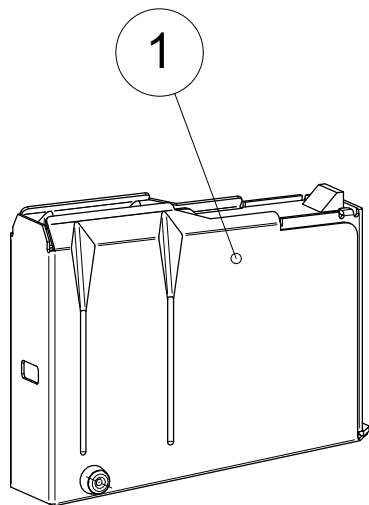

Stock

ACCESSORIES AND SPARE PARTS CATALOGUE

The illustrations in the document are for reference purposes only and may not depict actual products.
2.12.2019

Stock**ACCESSORIES AND SPARE PARTS CATALOGUE**

Index	Code	Item	Compatibility/Description	Additional information	Page
1	S57462438	Recoil pad, M08	Sako TRG	Sako 85 BLWO/CRWO, Quad Range	
2	S5740908	Recoil pad spacer set	TRG M10, 22/42 A1	Tikka T3x TAC A1	
3	S57762886CB	Pistol Grip Set	Sako TRG M10, 22/42 A1	Coyote Brown	
4	S57762886	Pistol Grip Set	Sako TRG M10, 22/42 A1	Black	
5	S57761880CB	Tool housing complete	Sako TRG M10, 22/42 A1	Coyote Brown	
6	S57761880	Tool housing complete	Sako TRG M10, 22/42 A1	Black	
7	S550203656	Hand guard assembly	Sako TRG M10, 22/42 A1	L, M-LOK, 30MOA, Coyote Brown	
8	S550203657	Hand guard assembly	Sako TRG M10, 22/42 A1	L, M-LOK, 30MOA, Tungsten color	
9	S530203841	Accessory rail L	M-LOK	Stanag 4694, 11 slots	
10	S530204090	Accessory rail S	M-LOK	Stanag 4694, 5 slots	
11	S540201130	Sling swivel socket	M-LOK	MIL-sling lug/QD sling socket	
12	S57769497	Hand guard fastening set	Sako TRG M10, 22/42 A1	Black	
13	S550203652	Body parts	TRG 22/42 A1		
14	S550203655	Magazine release complete	Sako TRG 22/42 A1		
15	S550203659	Hand support	Sako TRG M10, 22/42 A1	Coyote brown	
16	S550203658	Hand support	Sako TRG M10, 22/42 A1	Black	
17	S550203653	Folding stock	Sako TRG M10, 22/42 A1	Tungsten color, Right-handed	
18	S57761945CB	Folding stock	Sako TRG M10, 22/42 A1	Coyote Brown, Right-handed	
19	S550203654	Bolt handle release	TRG 22/42 A1	Black	
20	S57762888CB	Wire Holder Set	Sako TRG M10, 22/42 A1	Coyote Brown	
21	S57762888	Wire Holder Set	Sako TRG M10, 22/42 A1	Black	