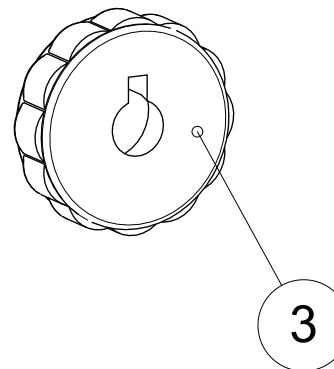

Other parts and accessories

ACCESSORIES AND SPARE PARTS CATALOGUE

Index	Code	Item	Compatibility/Description	Additional information	Page
1	S574T412	Muzzle brake, TAC	Sako/Tikka	M18x1	
2	S59564005	Torx driver, T25	Sako		
3	S5740900	Cocking wrench	Sako TRG, 85/L-XL		
4	S57762061	Monopod / Rear Support	Sako TRG M10, 22/42 A1	Black