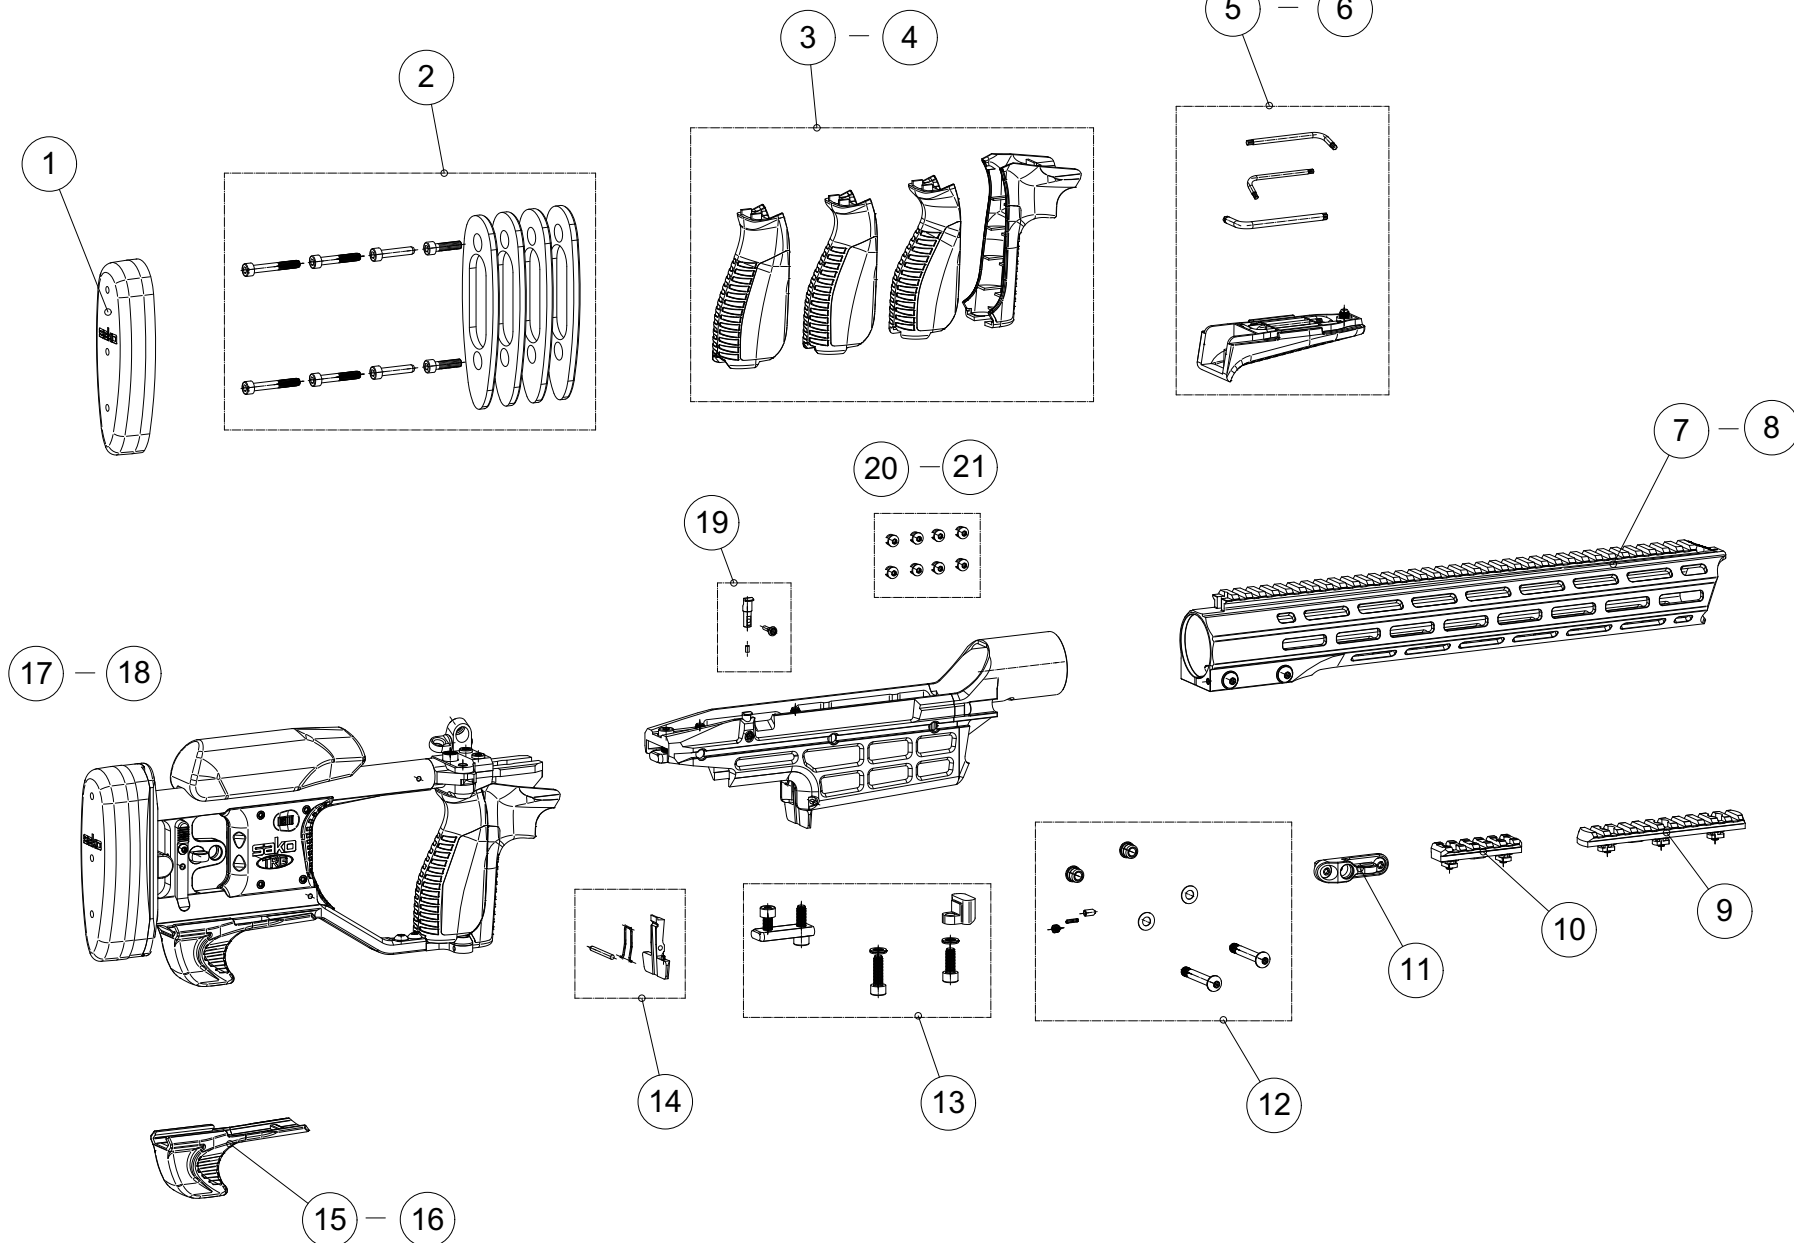

Stock

ACCESSORIES AND SPARE PARTS CATALOGUE

The illustrations in the document are for reference purposes only and may not depict actual products.
2.12.2019

Stock**ACCESSORIES AND SPARE PARTS CATALOGUE**

Index	Code	Item	Compatibility/Description	Additional information	Page
1	S57462438	Recoil pad, M08	Sako TRG	Sako 85 BLWO/CRWO, Quad Range	
2	S5740908	Recoil pad spacer set	TRG M10, 22/42 A1	Tikka T3x TAC A1	
3	S57762886CB	Pistol Grip Set	Sako TRG M10, 22/42 A1	Coyote Brown	
4	S57762886	Pistol Grip Set	Sako TRG M10, 22/42 A1	Black	
5	S57761880CB	Tool housing complete	Sako TRG M10, 22/42 A1	Coyote Brown	
6	S57761880	Tool housing complete	Sako TRG M10, 22/42 A1	Black	
7	S550203656	Hand guard assembly	Sako TRG M10, 22/42 A1	L, M-LOK, 30MOA, Coyote Brown	
8	S550203657	Hand guard assembly	Sako TRG M10, 22/42 A1	L, M-LOK, 30MOA, Tungsten color	
9	S530203841	Accessory rail L	M-LOK	Stanag 4694, 11 slots	
10	S530204090	Accessory rail S	M-LOK	Stanag 4694, 5 slots	
11	S540201130	Sling swivel socket	M-LOK	MIL-sling lug/QD sling socket	
12	S57769497	Hand guard fastening set	Sako TRG M10, 22/42 A1	Black	
13	S550203652	Body parts	TRG 22/42 A1		
14	S550203655	Magazine release complete	Sako TRG 22/42 A1		
15	S550203659	Hand support	Sako TRG M10, 22/42 A1	Coyote brown	
16	S550203658	Hand support	Sako TRG M10, 22/42 A1	Black	
17	S550203653	Folding stock	Sako TRG M10, 22/42 A1	Tungsten color, Right-handed	
18	S57761945CB	Folding stock	Sako TRG M10, 22/42 A1	Coyote Brown, Right-handed	
19	S550203654	Bolt handle release	TRG 22/42 A1	Black	
20	S57762888CB	Wire Holder Set	Sako TRG M10, 22/42 A1	Coyote Brown	
21	S57762888	Wire Holder Set	Sako TRG M10, 22/42 A1	Black	