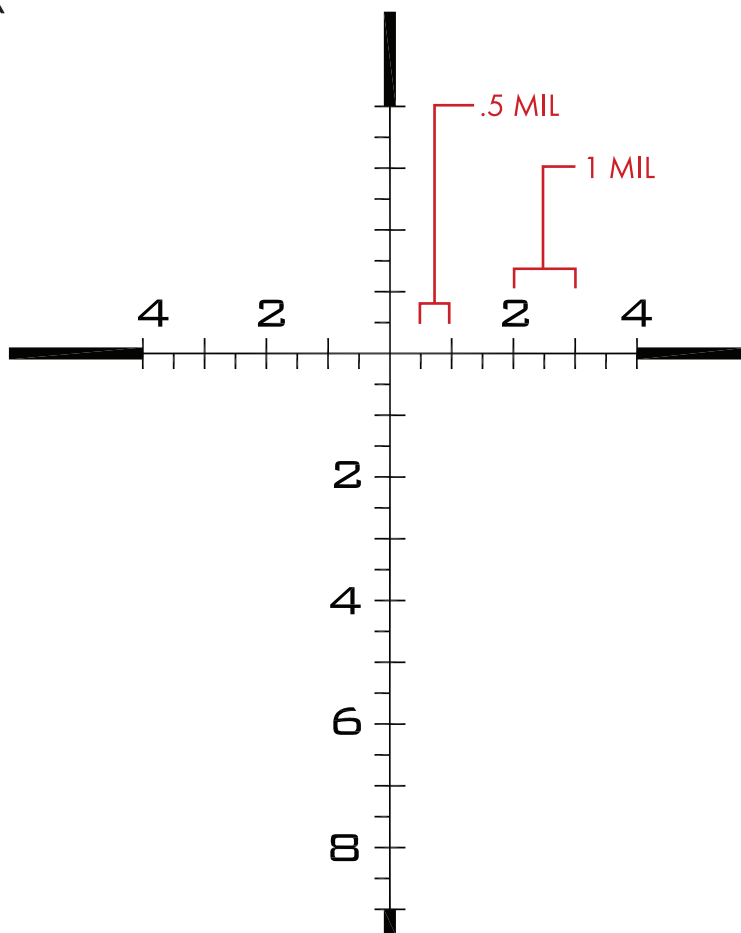

SCOPE: FDN 17X GAP

TYPE: MIL RADIANS

RETICLE: MIL SCALE GAP

POWER: 3.2 - 17X

NON-ILLUMINATED

ILLUMINATED