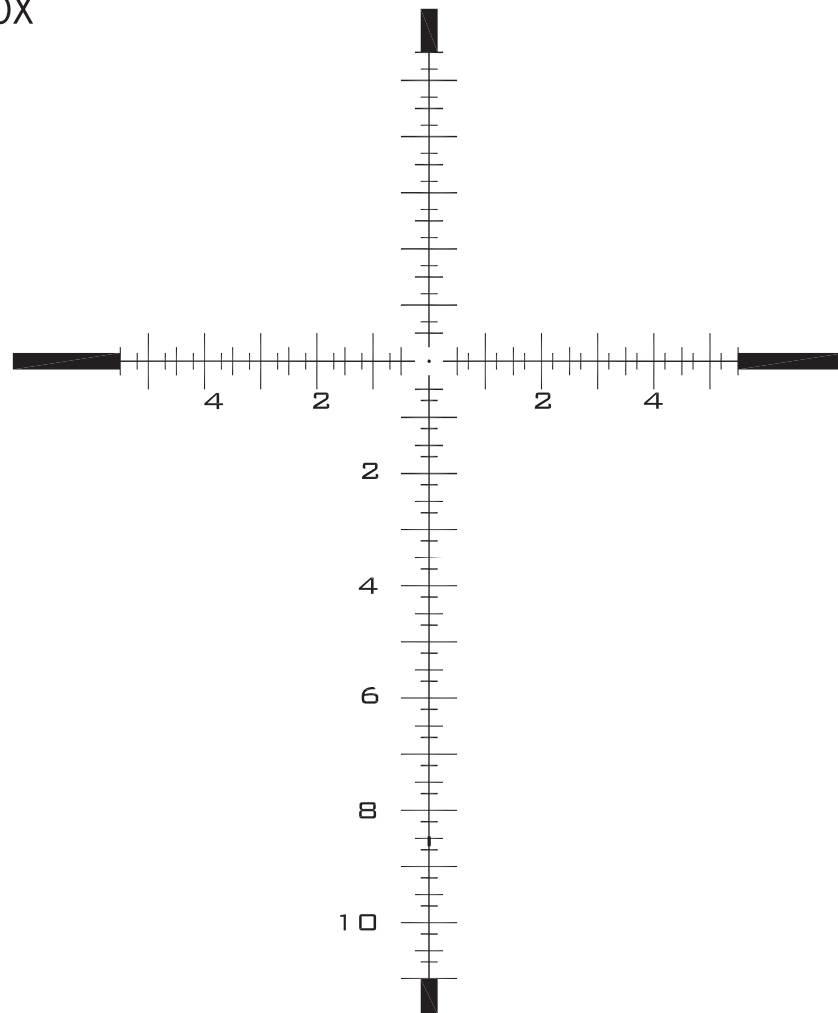

SCOPE: TS-20MGR

TYPE: MIL RADIANS

RETICLE: MGR

POWER: 2.5-20X

NON-ILLUMINATED

ILLUMINATED