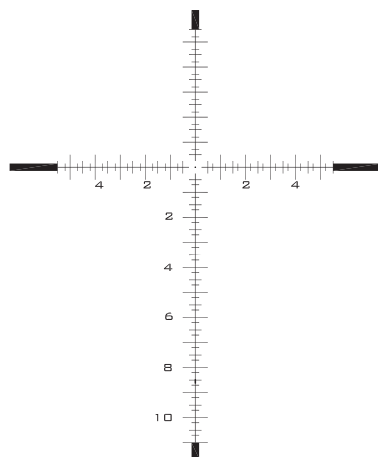

SCOPE: TS-20MGR

TYPE: MIL RADIANS

RETICLE: MGR

POWER: 2.5-20X

NON-ILLUMINATED

ILLUMINATED