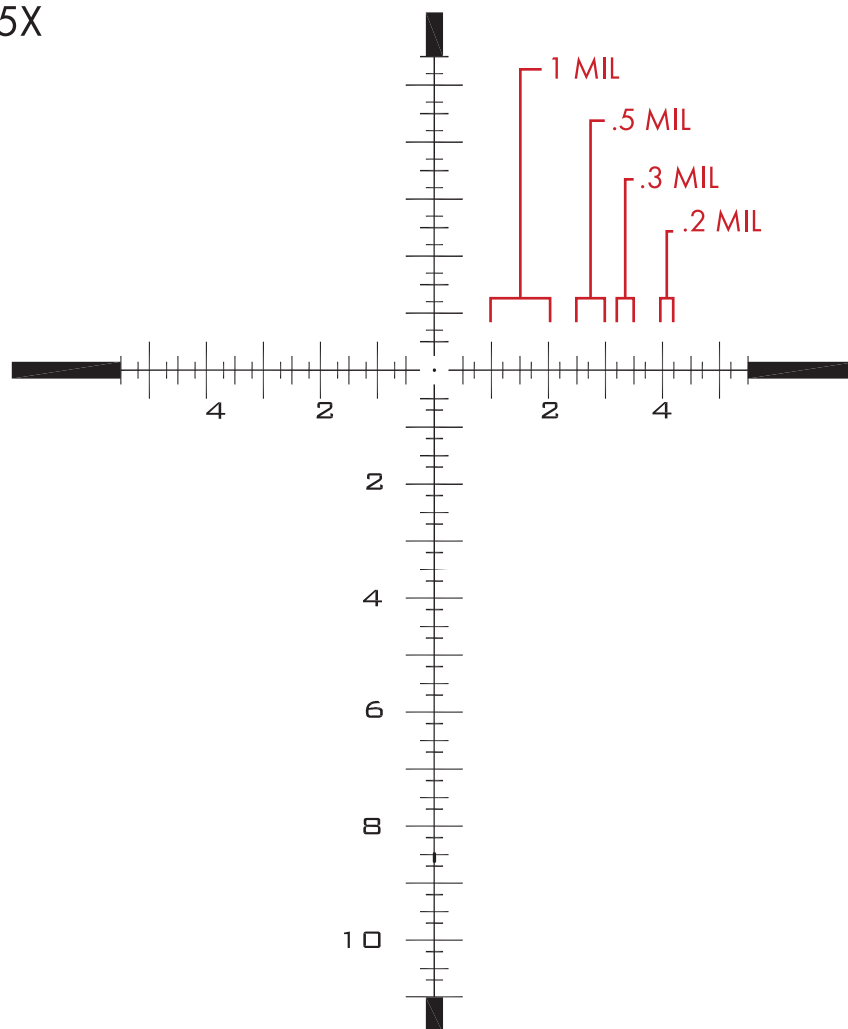

SCOPE: FDN 25X MGR

TYPE: MIL RADIANS

RETICLE: MGR

POWER: 5 - 25X

NON-ILLUMINATED

ILLUMINATED