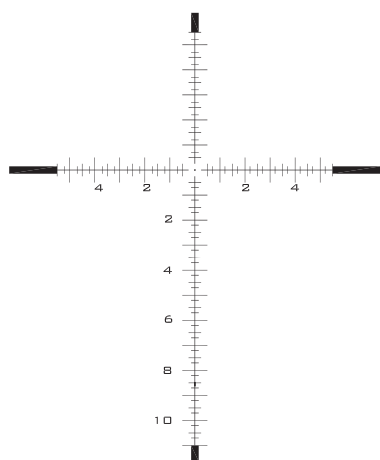

SCOPE: FDN 25X MGR

TYPE: MIL RADIANS

RETICLE: MGR

POWER: 5 - 25X

NON-ILLUMINATED

ILLUMINATED