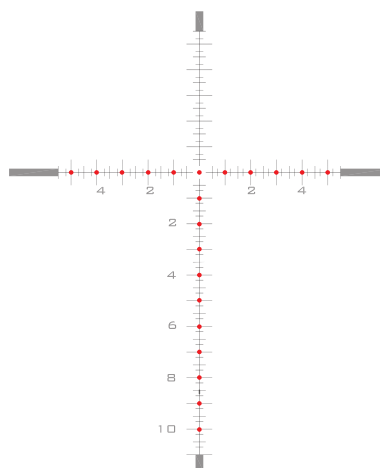

SCOPE: FDN 25X MGR

TYPE: MIL RADIANS

RETICLE: MGR

POWER: 5 - 25X

NON-ILLUMINATED

ILLUMINATED